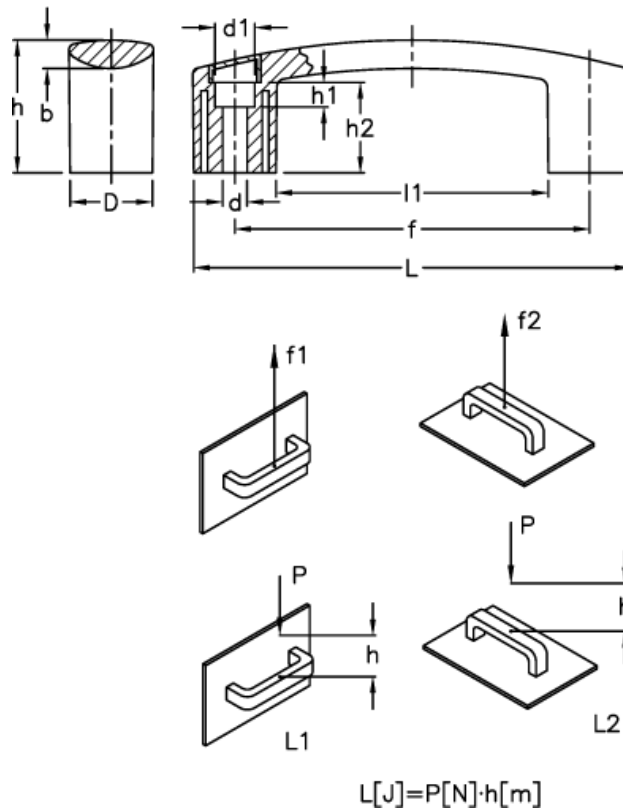

# Data Sheet

Article number: 23052604110  
 Description: E+G Bridge handle  
 EBP.200-8-C0 No cap

## Measures

b	= 9.5	h1	= 16.0
d	= 8.5	h2	= 35.0
D	= 28.5	L	= 208.5
d1	= 13.5	l1	= 150.5
f	= 179 +/-1	L1 (J)	= 16
F1 (N)	= 2200	L2 (J)	= 9
F2 (N)	= 1500		
h	= 51		